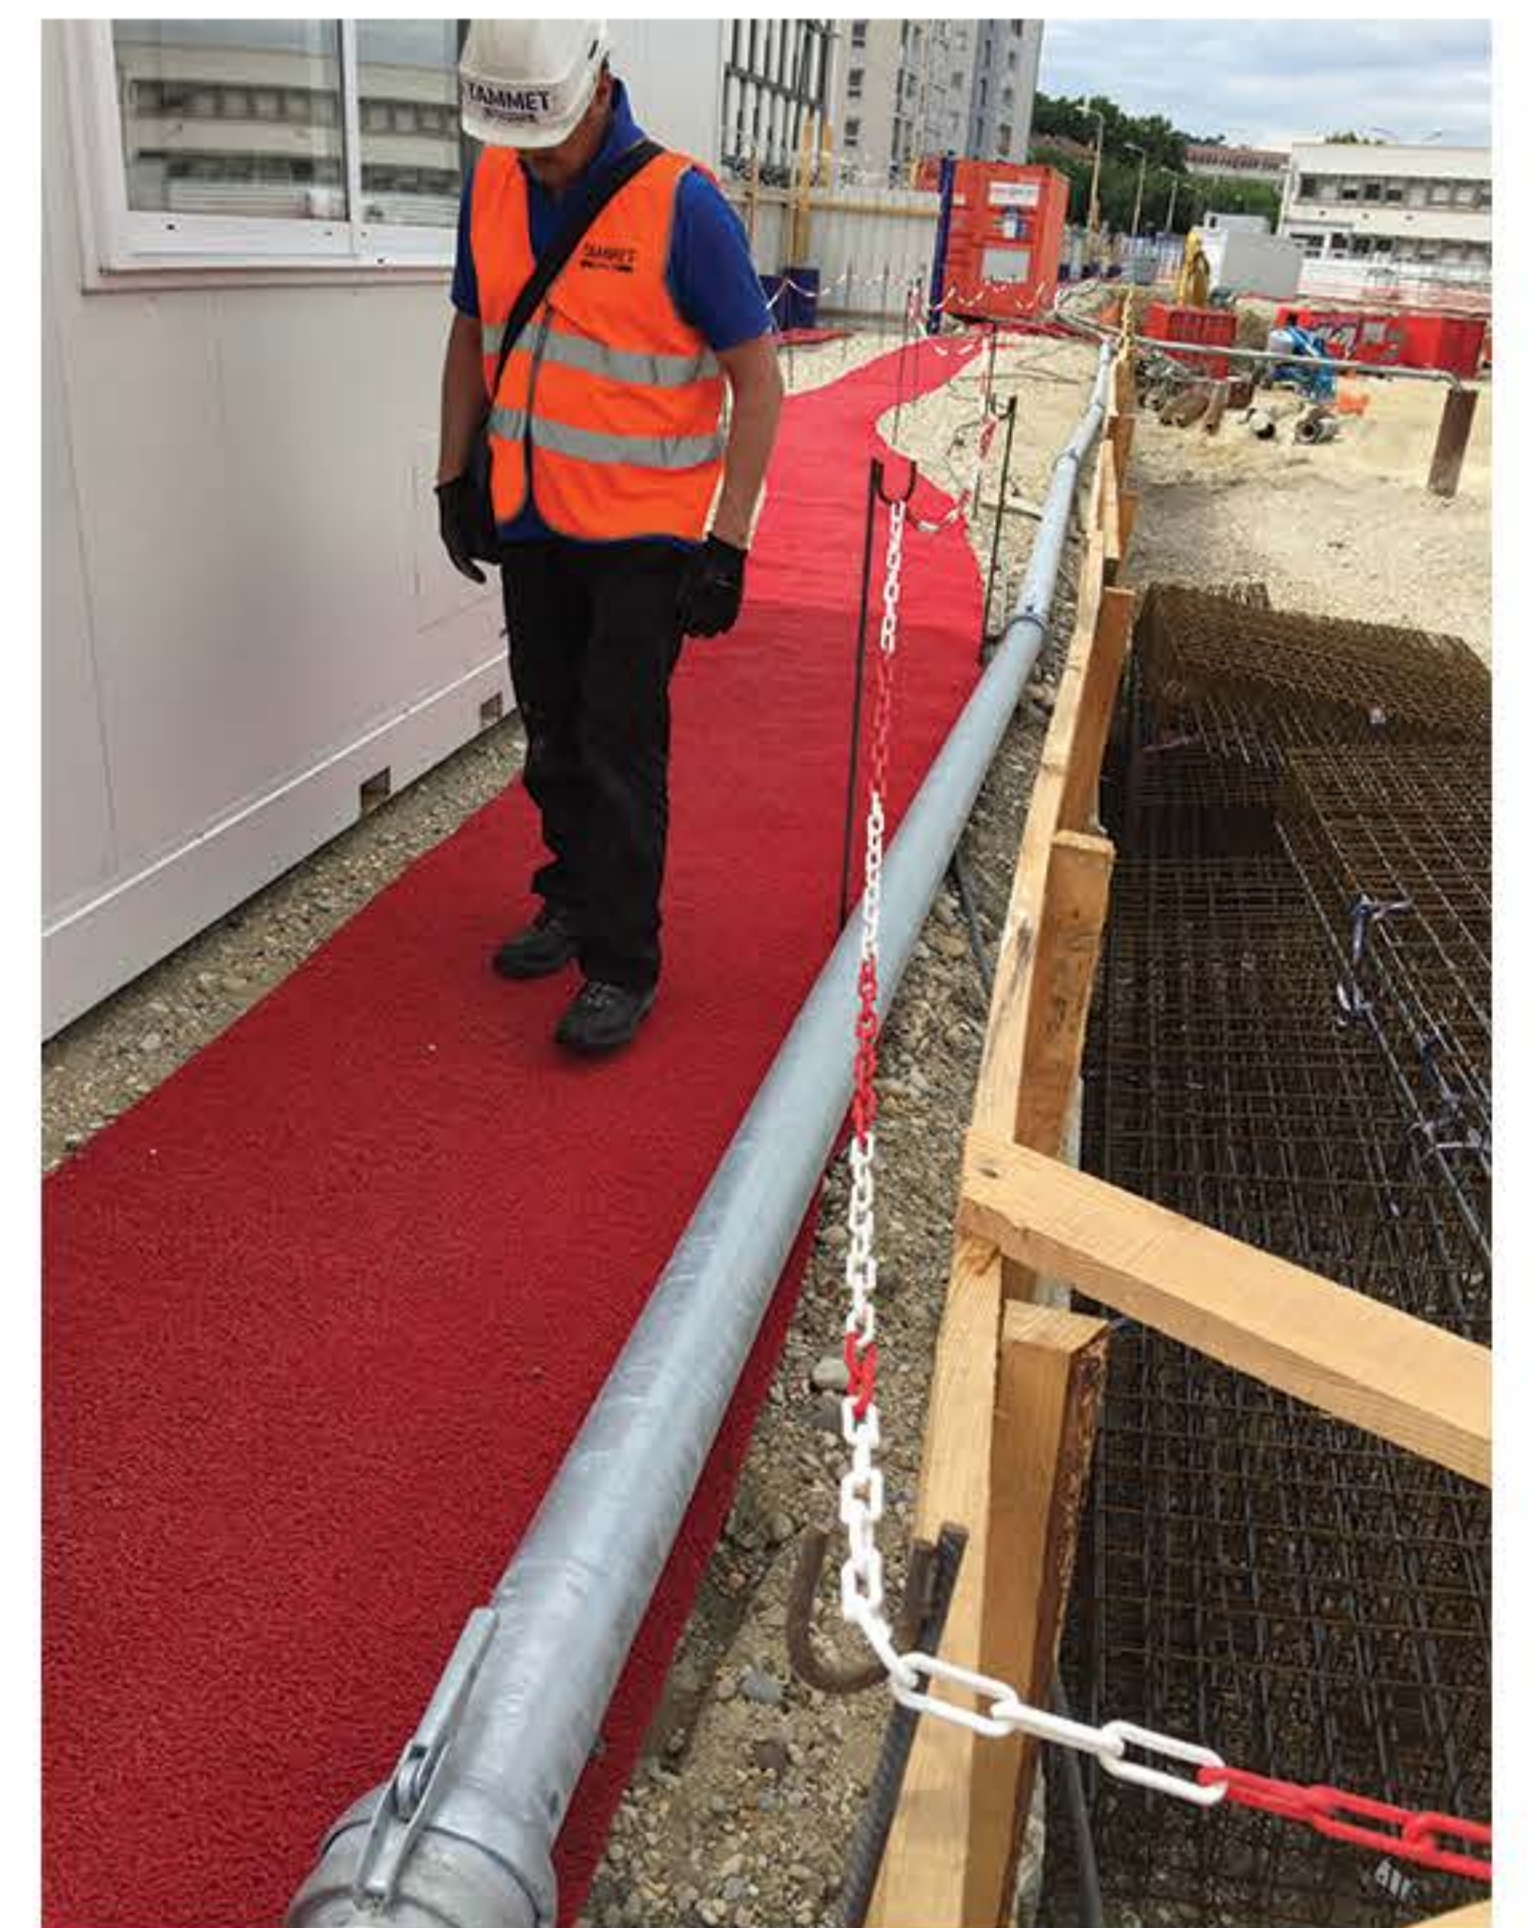

## SAFETY WALKWAY MATS

Terrain Mat has been specially designed to be laid on loose surfaces or un-prepared ground and used as a safe walking and traffic zone within construction sites for work staff and trades people. Terrain Mat provides heavy duty performance and has been structured to allow for water and dirt to pass through whilst maintaining a safe walking surface on top. Terrain Mat is designed to provide energy absorbancy under foot which provides a very ergonomic working environment for workstaff.

Terrain Mat is very durable including resistance to mould and fungal attack as well as with-standing frost and thaw cycles. Terrain Mat provides a colour fast, fire resistant walkway solution for high traffic, exterior applications. Terrain Mat comes ready to use and is very easy to install by ether laying flat on it's own or using it's own fixing system to anchor it. Terrain Mat can be printed with signage or logos and can be produced in other colours to meet your specification. Terrain Mat come in two grades: