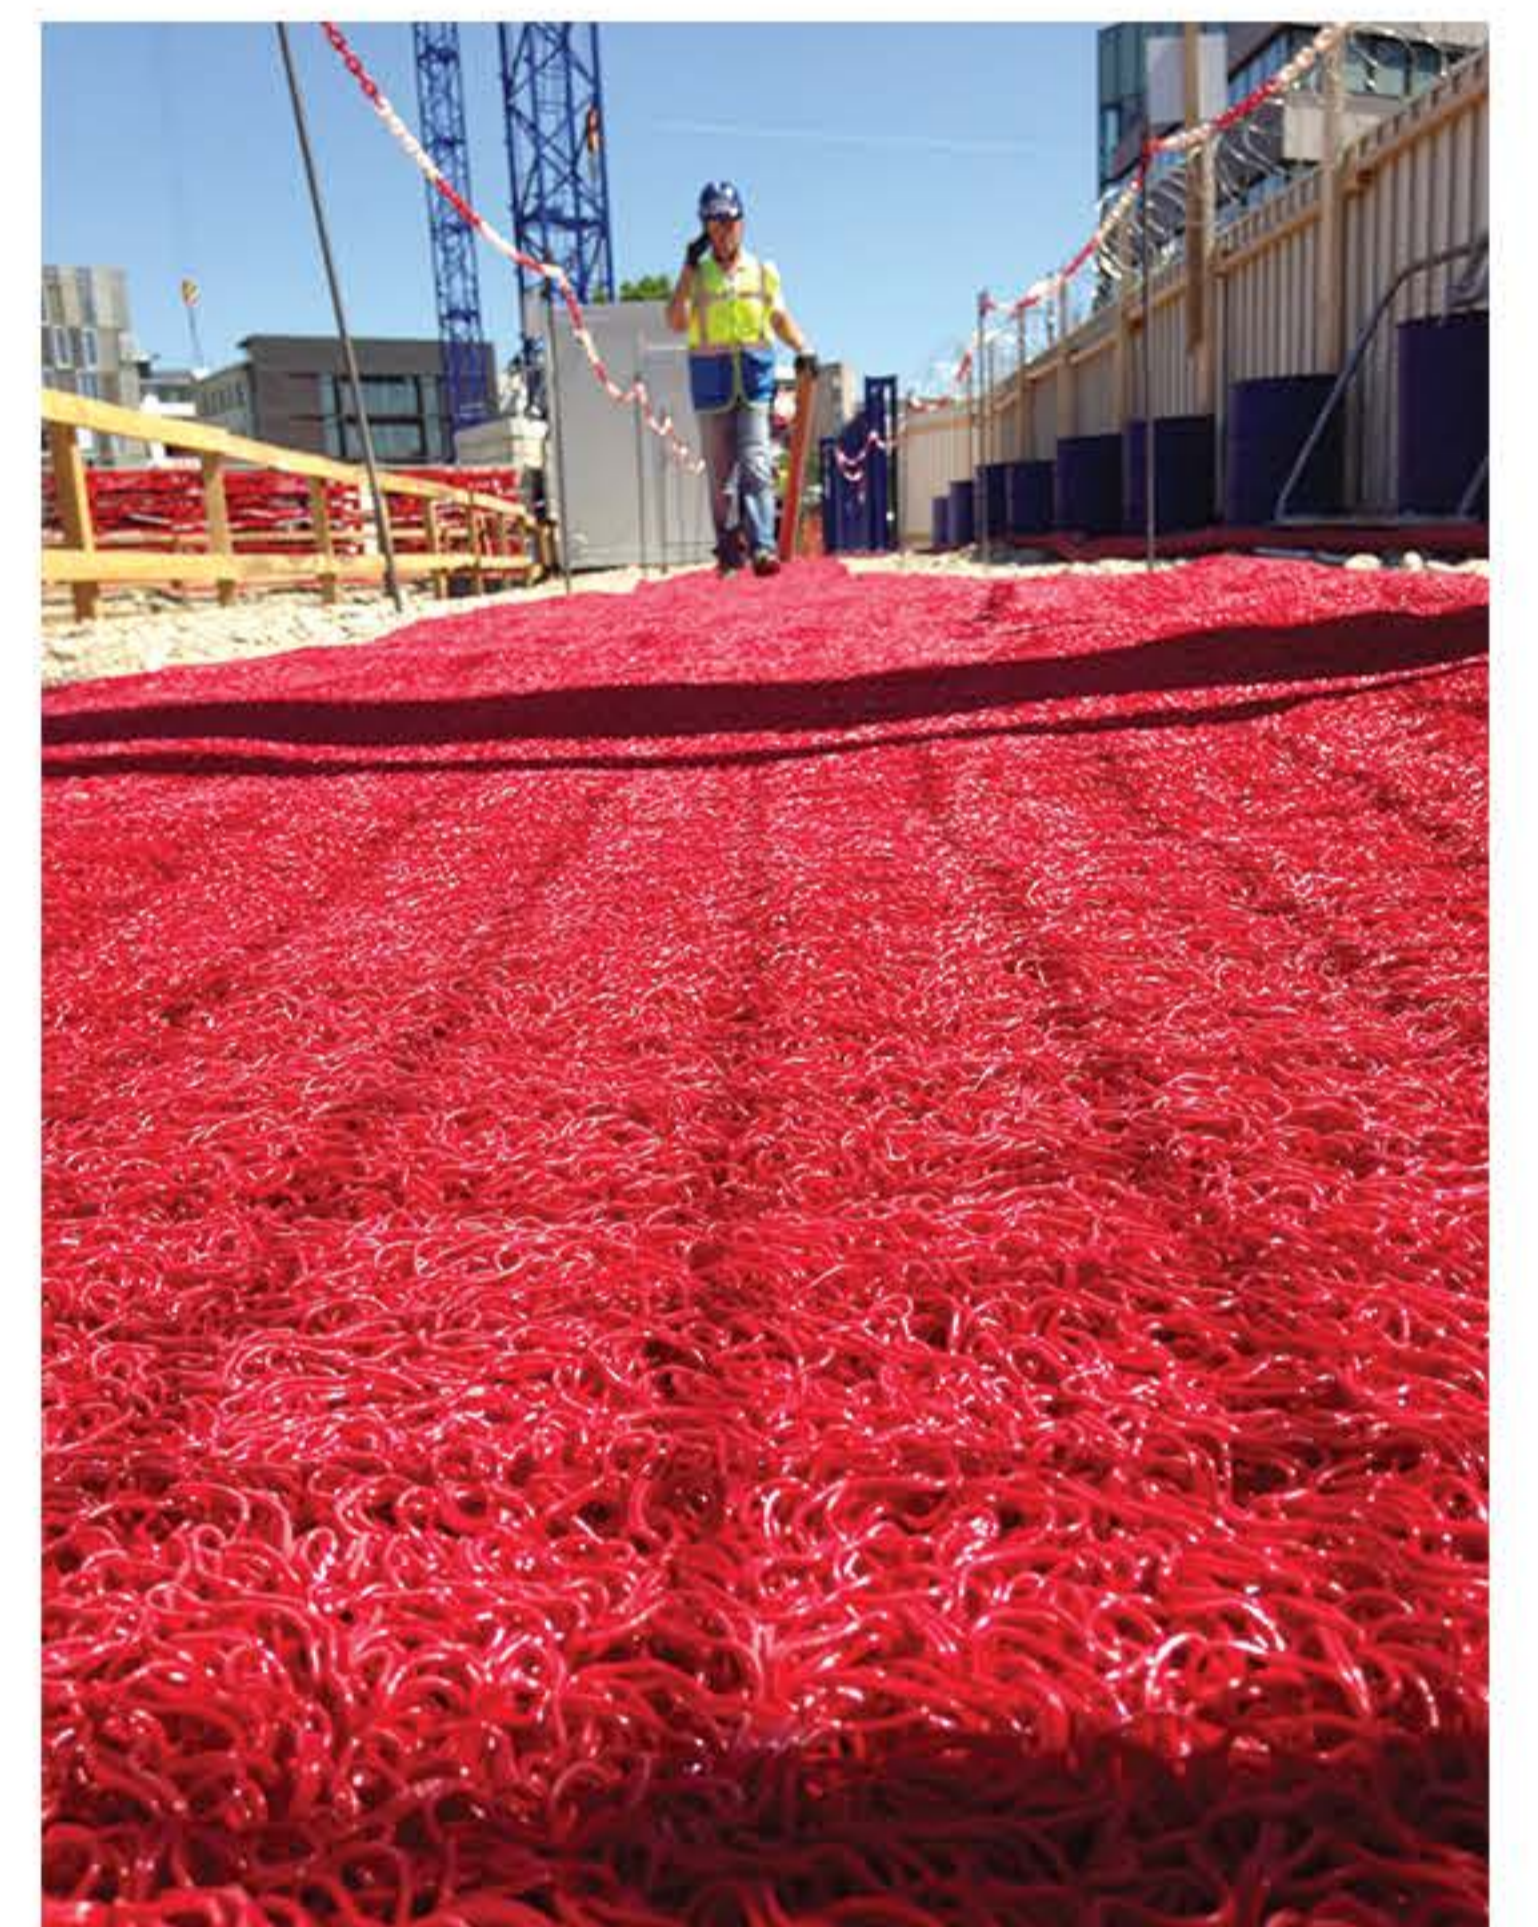

# Terrain mat

## SAFETY WALKWAY MATS

Terrain Mat has been specially designed to be laid on loose surfaces or un-prepared ground and used as a safe walking and traffic zone within construction sites for work staff and trades people. Terrain Mat provides heavy duty performance and has been structured to allow for water and dirt to pass through whilst maintaining a safe walking surface on top. Terrain Mat is designed to provide energy absorbancy under foot which provides a very ergonomic working environment for workstaff.

Terrain Mat is very durable including resistance to mould and fungal attack as well as with-standing frost and thaw cycles. Terrain Mat provides a colour fast, fire resistant walkway solution for high traffic, exterior applications. Terrain Mat comes ready to use and is very easy to install by ether laying flat on it's own or using it's own fixing system to anchor it. Terrain Mat can be printed with signage or logos and can be produced in other colours to meet your specification. Terrain Mat come in two grades: